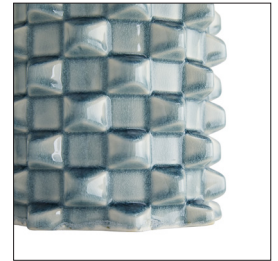

# ARTERIO RS

## ARI LAMP

17499-891  
 H: 29.5 IN, Dia: 18.00 IN  
 Celadon Crackle Porcelain  
 Contract Suitable As Is

Architectonic and tactile elements define this structural luminescent. A celadon crackle finish beautifully breaks over the textured façade of the porcelain foundation pooling darker over the tops of the nodules while leaving other spots almost translucent. When in use light cascades down the dimensional frame to deliver a dramatic shadowplay to its surroundings. Topped with a light gray cotton drum shade with white

### APPEARANCE

Material Cotton, Porcelain  
 Finish Celadon Crackle, Light Gray, White  
 Finish Will Vary true  
 Top Coat/Sealant false  
 Finial Description Porcelain to match

### DIMENSIONS

Shade Top: 17.00 IN, Dia: 18.00 IN, Side: 11 IN  
 Body H: 16.5 IN, Dia: 6.50 IN  
 Neck H: 1 IN, Dia: 1.00 IN  
 Foot Print Dia: 6.00 IN  
 Harp 9.5 IN