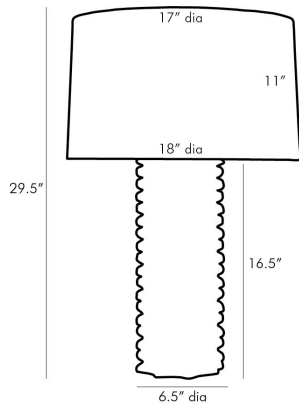

# ARTERIO RS

## ARI LAMP

17499-891  
 H: 29.5 IN, Dia: 18.00 IN  
 Celadon Crackle Porcelain  
 Contract Suitable As Is

Architectonic and tactile elements define this structural luminescent. A celadon crackle finish beautifully breaks over the textured façade of the porcelain foundation pooling darker over the tops of the nodules while leaving other spots almost translucent. When in use light cascades down the dimensional frame to deliver a dramatic shadowplay to its surroundings. Topped with a light gray cotton drum shade with white

### DIMENSIONS

Shade Top: 17.00 IN, Dia: 18.00 IN, Side: 11 IN  
 Body H: 16.5 IN, Dia: 6.50 IN  
 Neck H: 1 IN, Dia: 1.00 IN  
 Foot Print Dia: 6.00 IN  
 Harp 9.5 IN

### WIRING

Rating Indoor Only  
 Tilt Test 10 Degrees - AU  
 Cord 8 FT, Clear/Silver, SPT-2  
 Socket 1, Brass, Type A- E26, 3-Way  
 Switch 3-Way Rotary, At Socket  
 Maximum Watt 150  
 Voltage 110-120 V